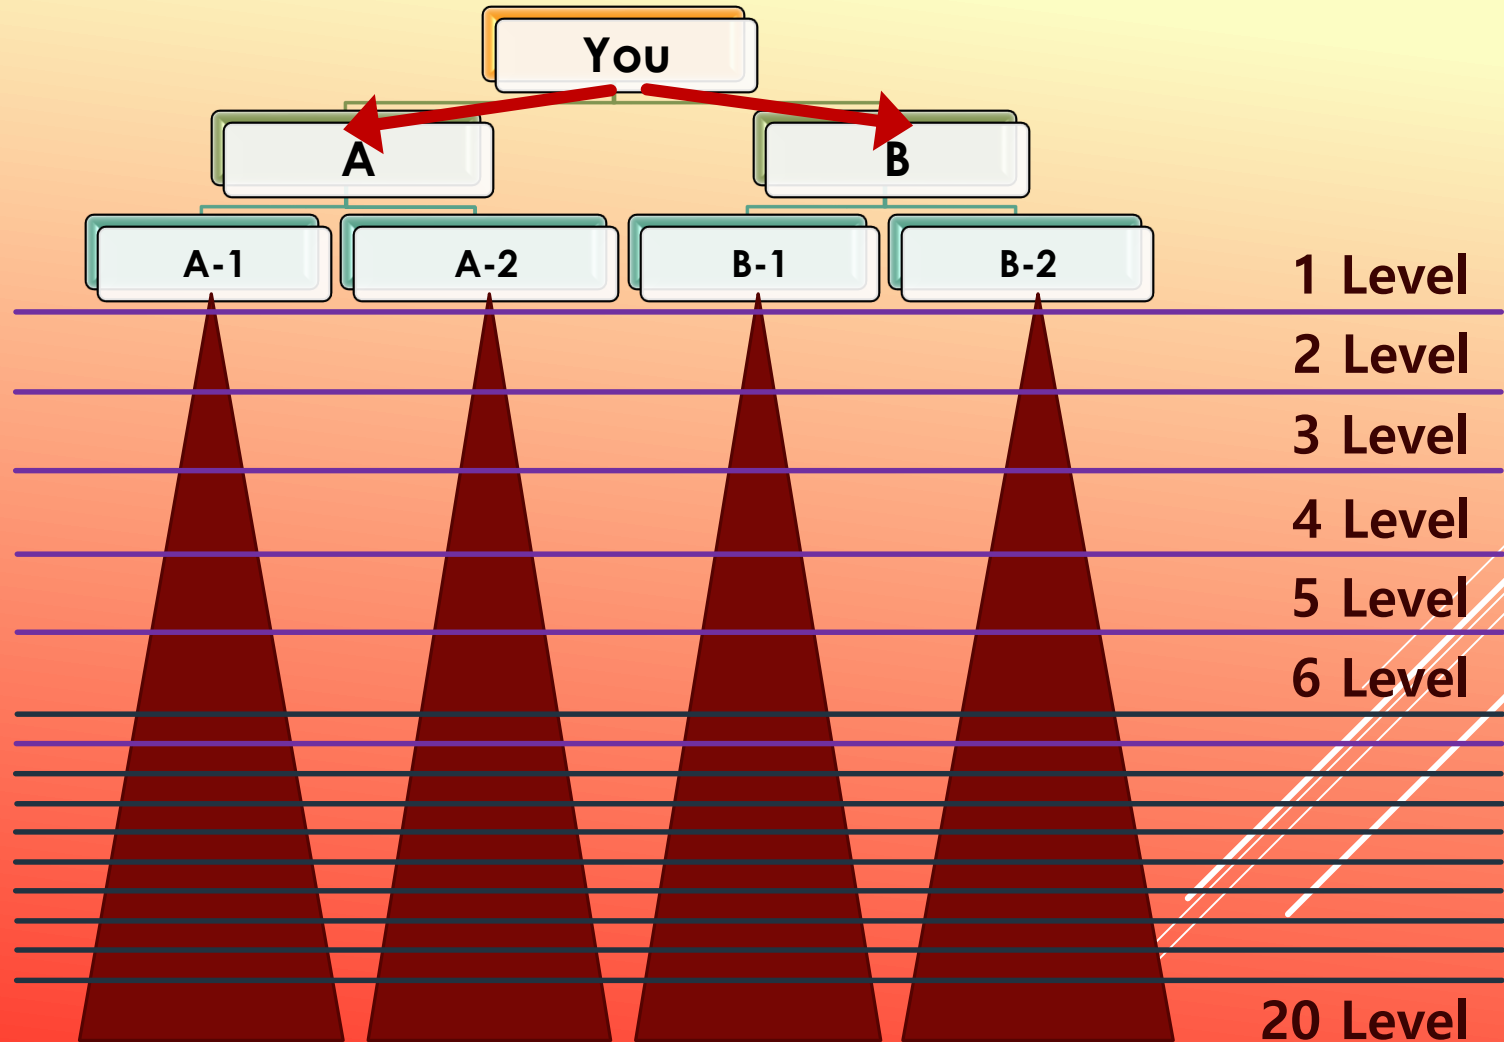

จับคู่โบนัส

โบนัสจับคู่:
สมาชิกที่คุณแนะนำและ
ลงทะเบียนเป็นสมาชิก
จะได้รับ $ 5 เป็นค่าเพื่อ
การเป็นสปอนเซอร์ใน
ขณะที่ผ่านมา 20 ระดับ
ภายใต้พันธมิตรนั้นและ
คุณจะได้รับ 10% (เช่น
0.5 $) เป็นโบนัสที่
ตรงกัน

$$0.5 \$ \times 2,000,000 \text{ Code} = 1,000,000 \$$$